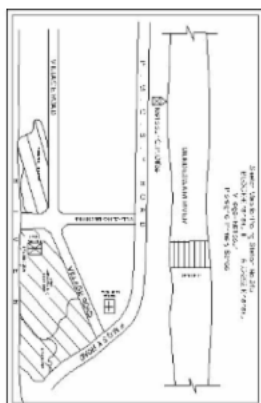

Nazri Naksha

Google Map View

Polling Station Building Front View

Polling Station Front View

Cad View

Key MAP View