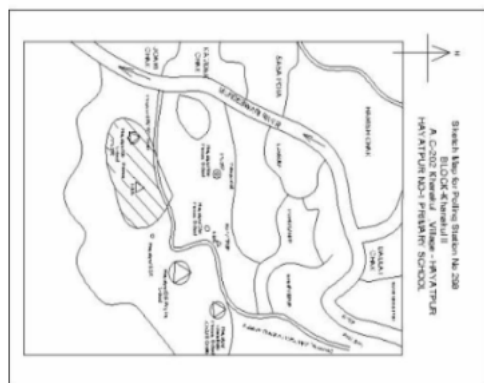

Nazri Naksha

Google Map View

Polling Station Building Front View

Polling Station Front View

Cad View

Key MAP View