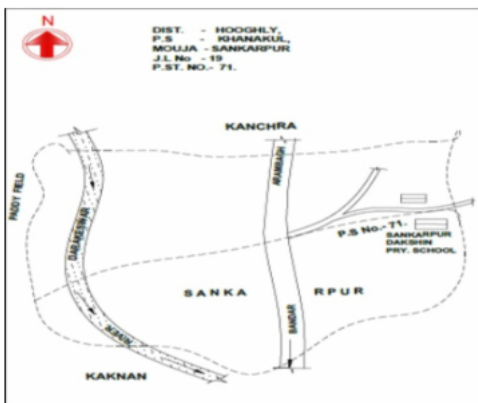

Nazri Naksha

Google Map View

Polling Station Building Front View

Polling Station Front View

Cad View

Key MAP View