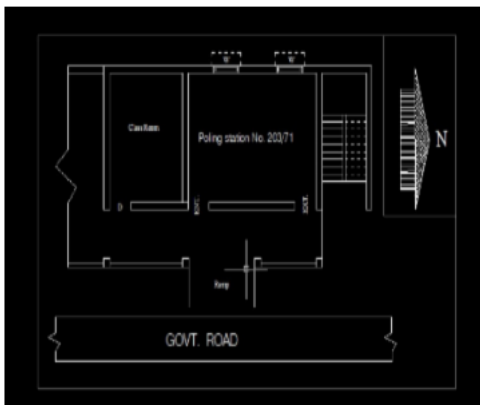

Nazri Naksha

Google Map View

Polling Station Building Front View

Polling Station Front View

Cad View

Key MAP View