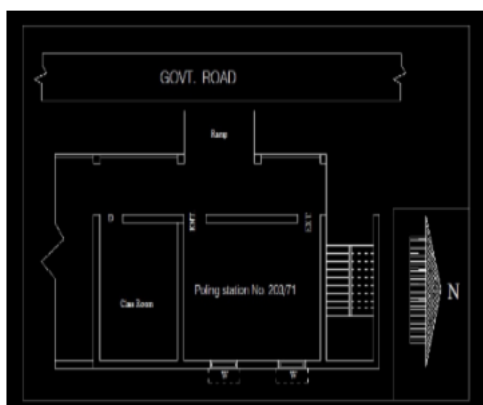

Nazri Naksha

Google Map View

Polling Station Building Front View

Polling Station Front View

Cad View

Key MAP View