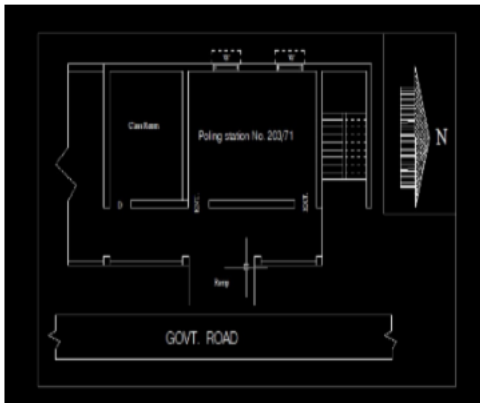

Nazri Naksha

Google Map View

Polling Station Building Front View

Polling Station Front View

Cad View

Key MAP View