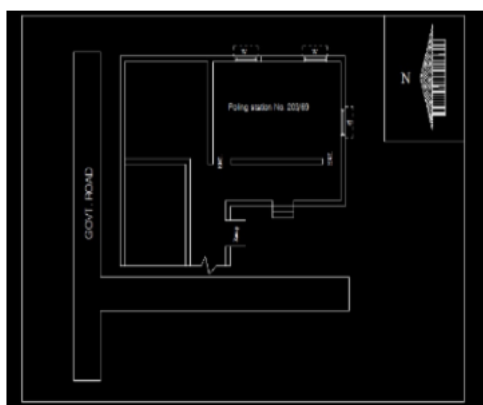

Nazri Naksha

Google Map View

Polling Station Building Front View

Polling Station Front View

Cad View

Key MAP View