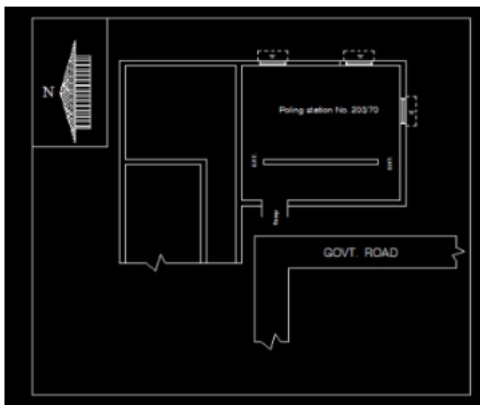

Nazri Naksha

Google Map View

Polling Station Building Front View

Polling Station Front View

Cad View

Key MAP View