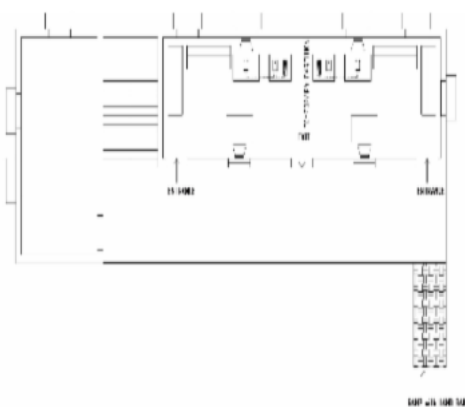

Nazri Naksha

Google Map View

Polling Station Building Front View

Polling Station Front View

Cad View

Key MAP View