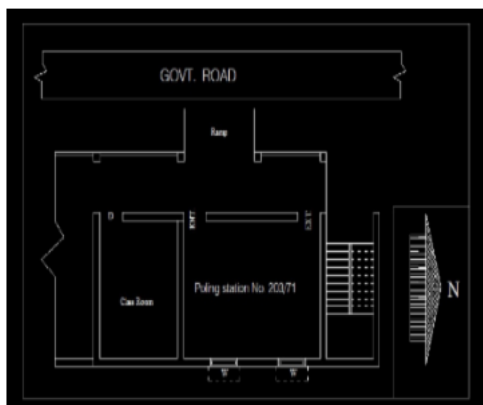

Nazri Naksha

Google Map View

Polling Station Building Front View

Polling Station Front View

Cad View

Key MAP View