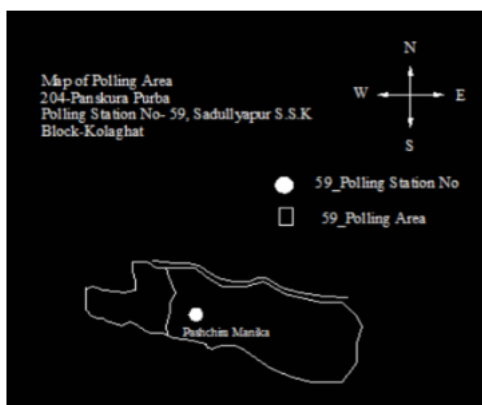

Nazri Naksha

Google Map View

Polling Station Building Front View

Polling Station Front View

Cad View

Key MAP View