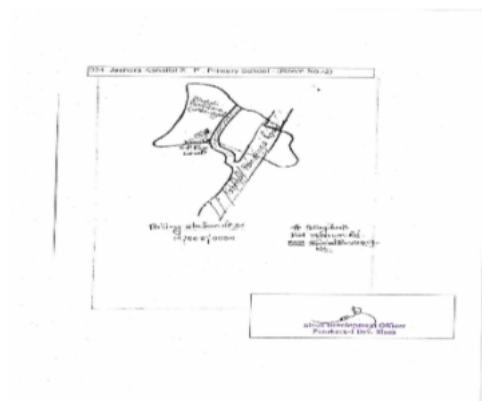

Nazri Naksha

Google Map View