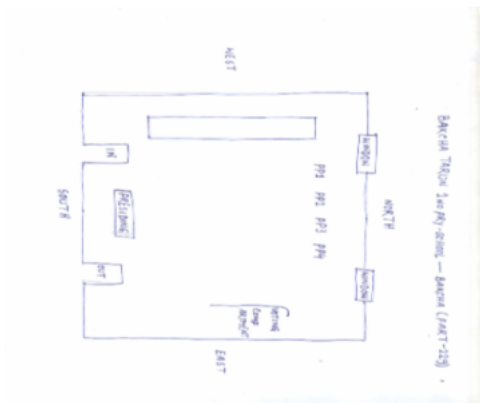

Nazri Naksha

Google Map View

Polling Station Building Front View

Polling Station Front View

Cad View

Key MAP View