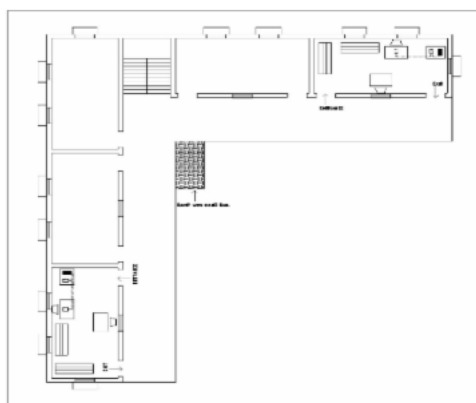

Nazri Naksha

Google Map View

Polling Station Building Front View

Polling Station Front View

Cad View

Key MAP View