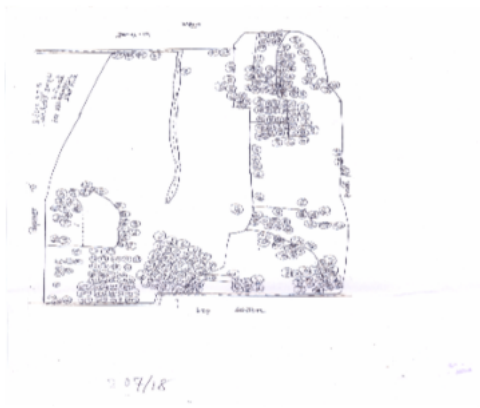

Polling Station Building Front View

Nazri Naksha