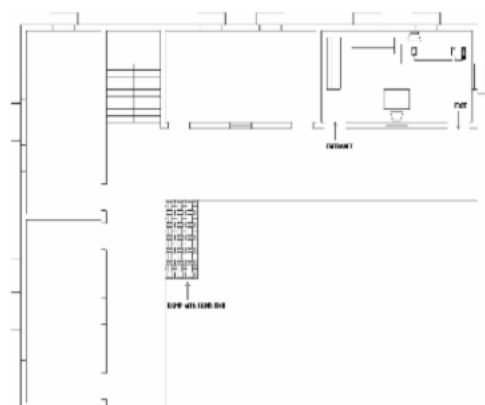

Nazri Naksha

Google Map View

Polling Station Building Front View

Polling Station Front View

Cad View

Key MAP View