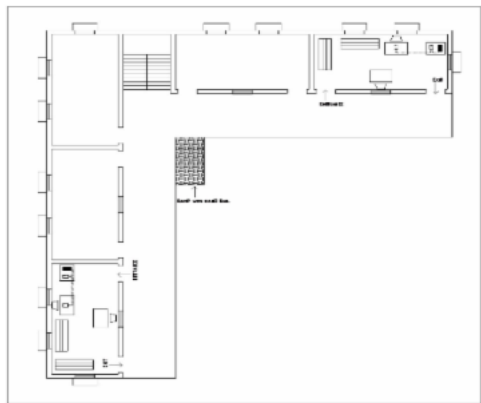

Nazri Naksha

Google Map View

Polling Station Building Front View

Polling Station Front View

Cad View

Key MAP View