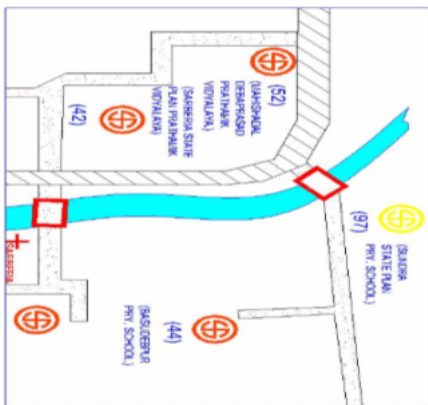

Nazri Naksha

Google Map View

Polling Station Building Front View

Polling Station Front View

Cad View

Key MAP View