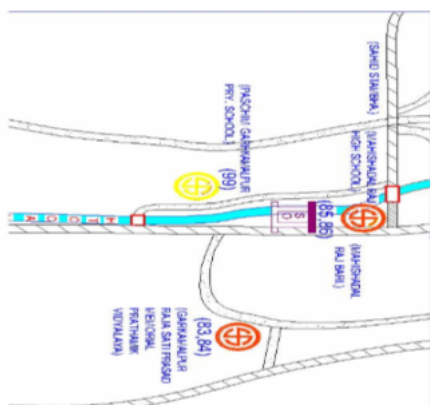

Nazri Naksha

Google Map View

Polling Station Building Front View

Polling Station Front View

Cad View

Key MAP View