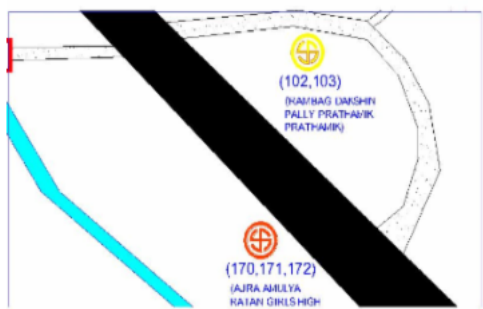

Nazri Naksha

Google Map View

Polling Station Building Front View

Polling Station Front View

Cad View

Key MAP View