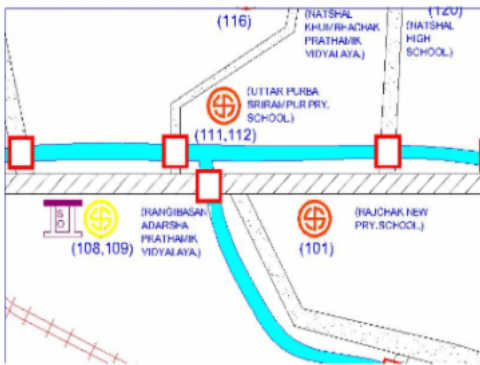

Nazri Naksha

Google Map View

Polling Station Building Front View

Polling Station Front View

Cad View

Key MAP View