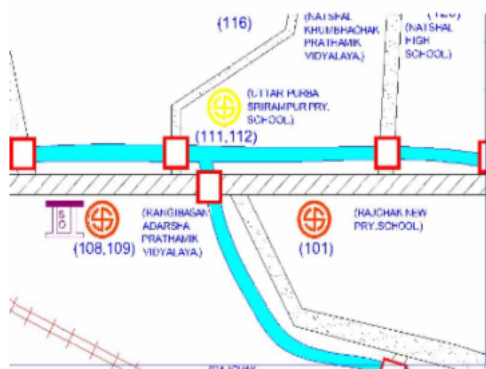

Nazri Naksha

Google Map View

Polling Station Building Front View

Polling Station Front View

Cad View

Key MAP View