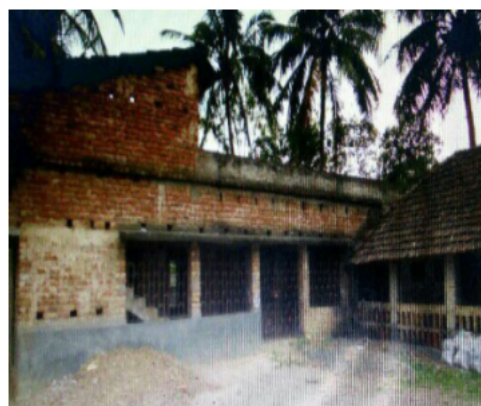

Polling Station Front View