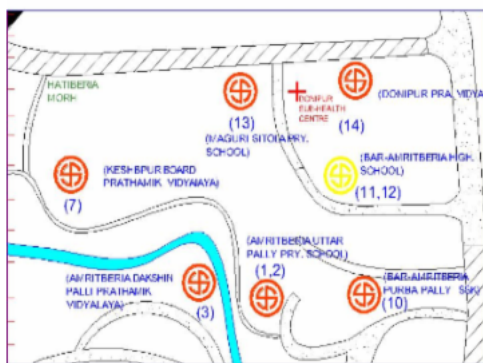

Nazri Naksha

Google Map View

Polling Station Building Front View

Polling Station Front View

Cad View

Key MAP View