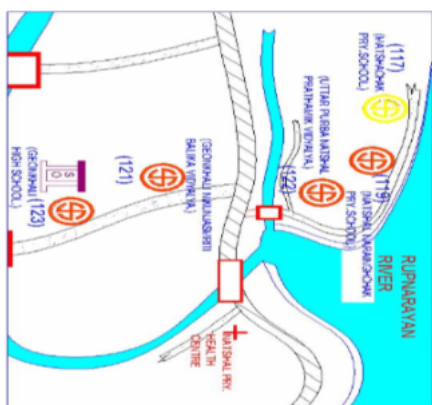

Nazri Naksha

Google Map View

Polling Station Building Front View

Polling Station Front View

Cad View

Key MAP View