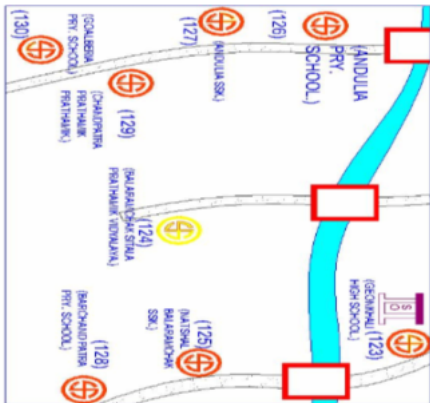

Nazri Naksha

Google Map View

Polling Station Building Front View

Polling Station Front View

Cad View

Key MAP View