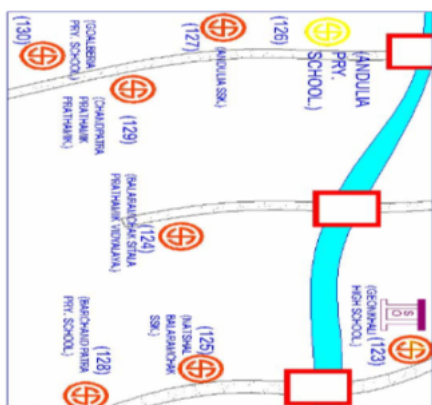

Nazri Naksha

Google Map View

Polling Station Building Front View

Polling Station Front View

Cad View

Key MAP View