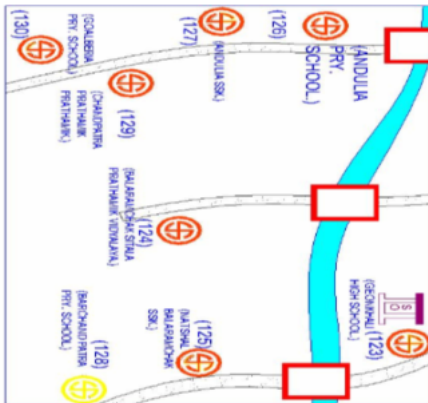

Nazri Naksha

Google Map View

Polling Station Building Front View

Polling Station Front View

Cad View

Key MAP View