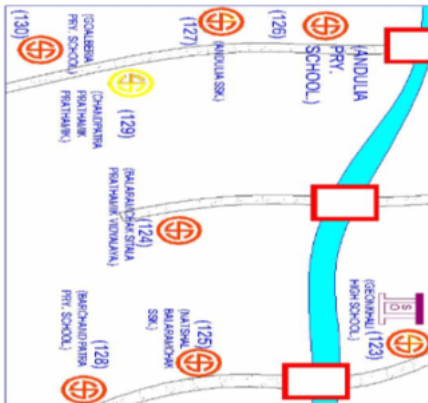

Nazri Naksha

Google Map View

Polling Station Building Front View

Polling Station Front View

Cad View

Key MAP View