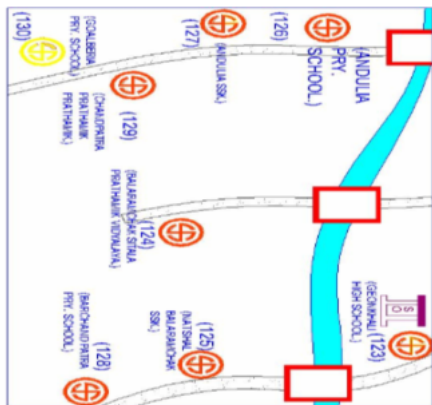

Nazri Naksha

Google Map View

Polling Station Building Front View

Polling Station Front View

Cad View

Key MAP View