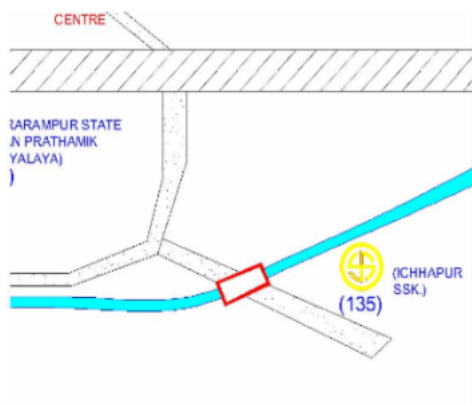

Nazri Naksha

Google Map View

Polling Station Building Front View

Polling Station Front View

Cad View

Key MAP View