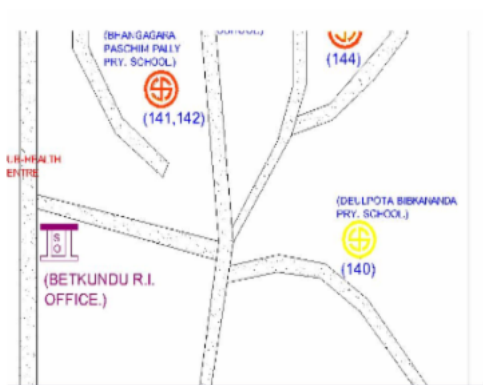

Nazri Naksha

Google Map View

Polling Station Building Front View

Polling Station Front View

Cad View

Key MAP View