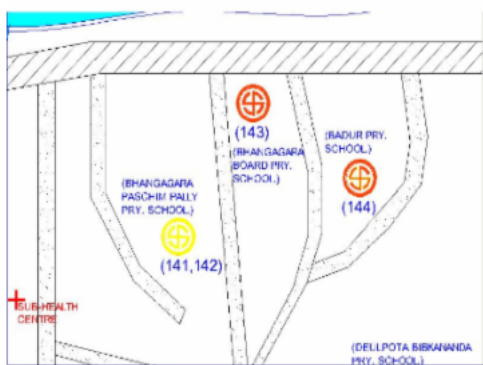

Nazri Naksha

Google Map View

Polling Station Building Front View

Polling Station Front View

Cad View

Key MAP View