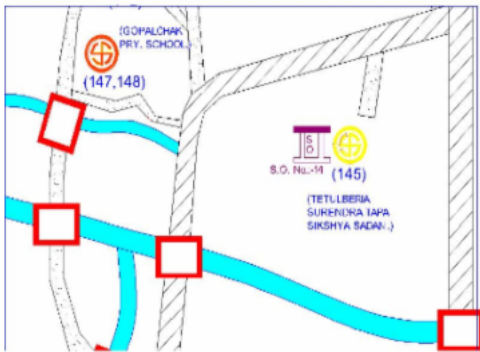

Nazri Naksha

Google Map View

Polling Station Building Front View

Polling Station Front View

Cad View

Key MAP View