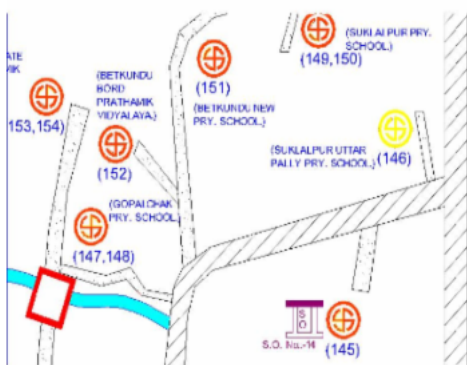

Nazri Naksha

Google Map View

Polling Station Building Front View

Polling Station Front View

Cad View

Key MAP View