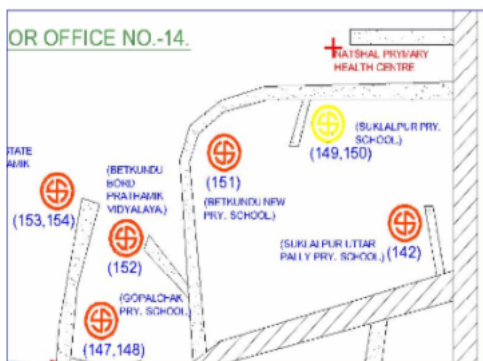

Nazri Naksha

Google Map View

Polling Station Building Front View

Polling Station Front View

Cad View

Key MAP View