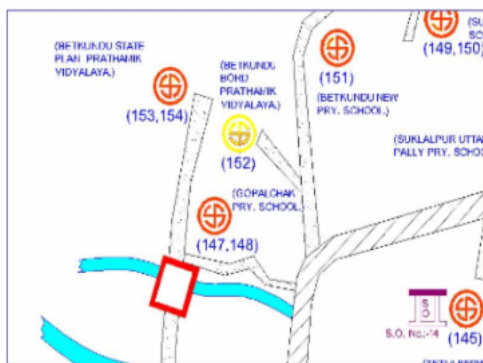

Nazri Naksha

Google Map View

Polling Station Building Front View

Polling Station Front View

Cad View

Key MAP View