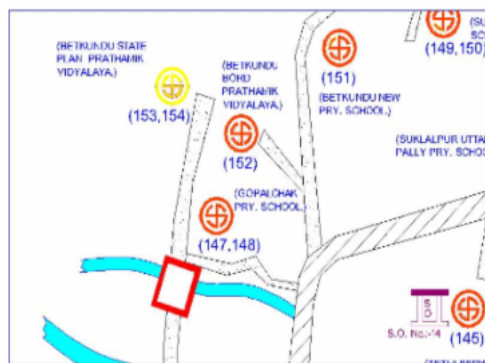

Nazri Naksha

Google Map View

Polling Station Building Front View

Polling Station Front View

Cad View

Key MAP View