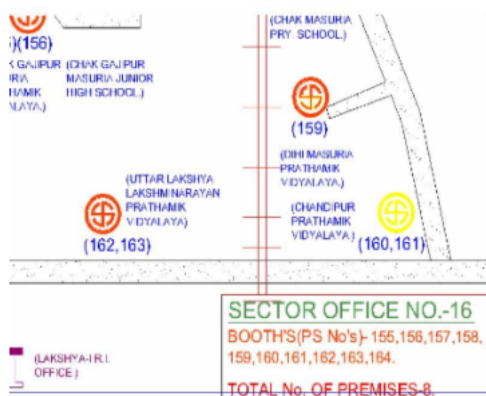

Nazri Naksha

Google Map View

Polling Station Building Front View

Polling Station Front View

Cad View

Key MAP View