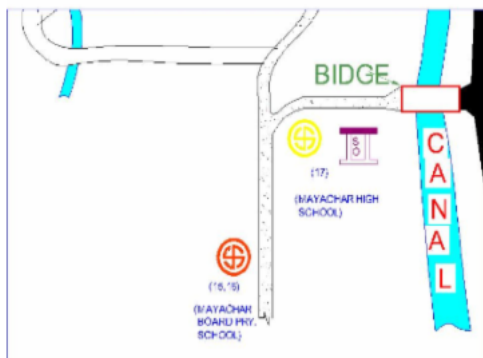

Nazri Naksha

Google Map View

Polling Station Building Front View

Polling Station Front View

Cad View

Key MAP View