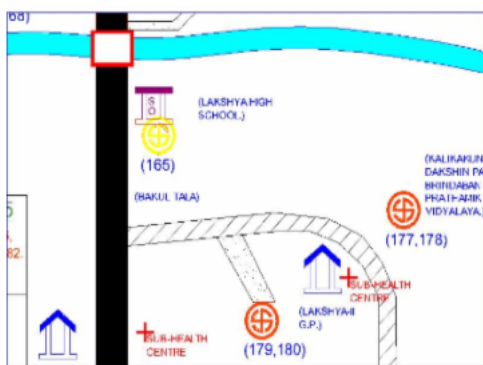

Nazri Naksha

Google Map View

Polling Station Building Front View

Polling Station Front View

Cad View

Key MAP View