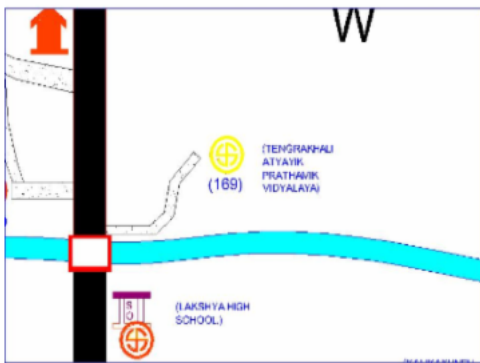

Nazri Naksha

Google Map View

Polling Station Building Front View

Polling Station Front View

Cad View

Key MAP View