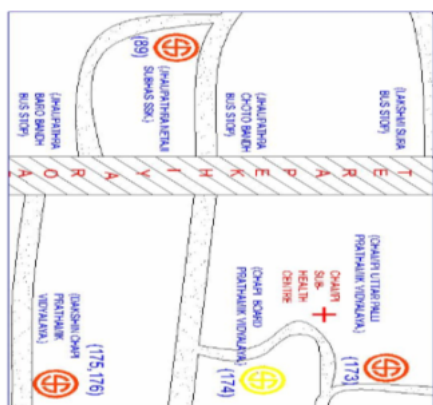

Nazri Naksha

Google Map View

Polling Station Building Front View

Polling Station Front View

Cad View

Key MAP View