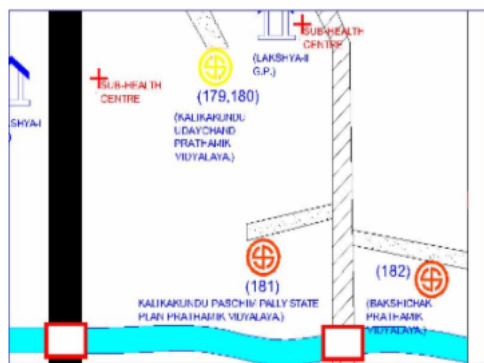

Nazri Naksha

Google Map View

Polling Station Building Front View

Polling Station Front View

Cad View

Key MAP View