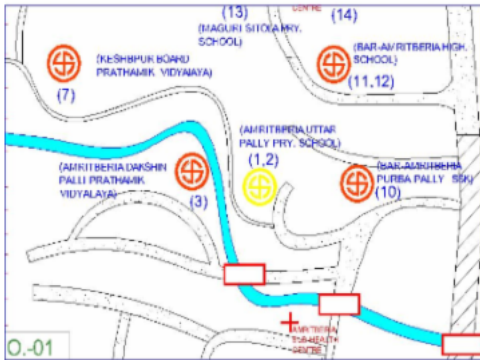

Nazri Naksha

Google Map View

Polling Station Building Front View

Polling Station Front View

Cad View

Key MAP View