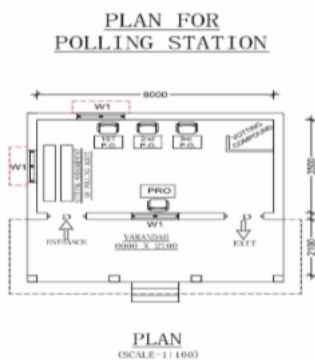

Nazri Naksha

Google Map View

Polling Station Building Front View

Polling Station Front View

Cad View

Key MAP View