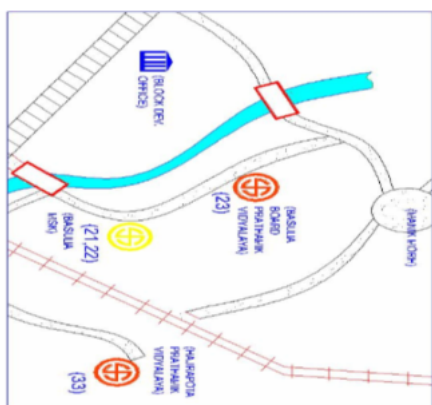

Nazri Naksha

Google Map View

Polling Station Building Front View

Polling Station Front View

Cad View

Key MAP View