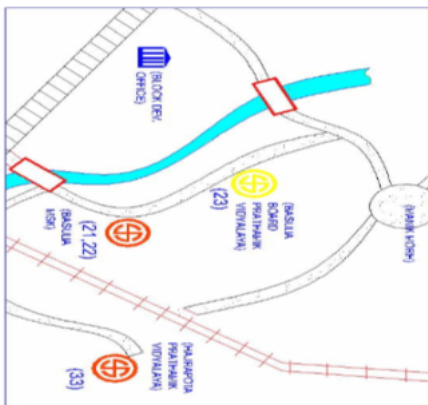

Nazri Naksha

Google Map View

Polling Station Building Front View

Polling Station Front View

Cad View

Key MAP View