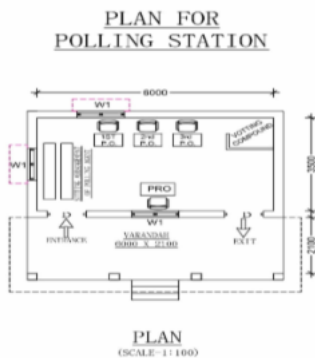

Nazri Naksha

Google Map View

Polling Station Building Front View

Polling Station Front View

Cad View

Key MAP View