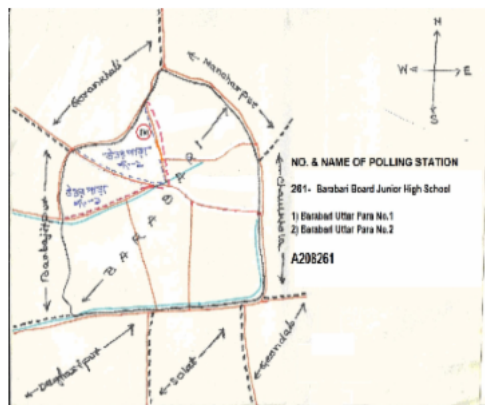

Nazri Naksha

Google Map View